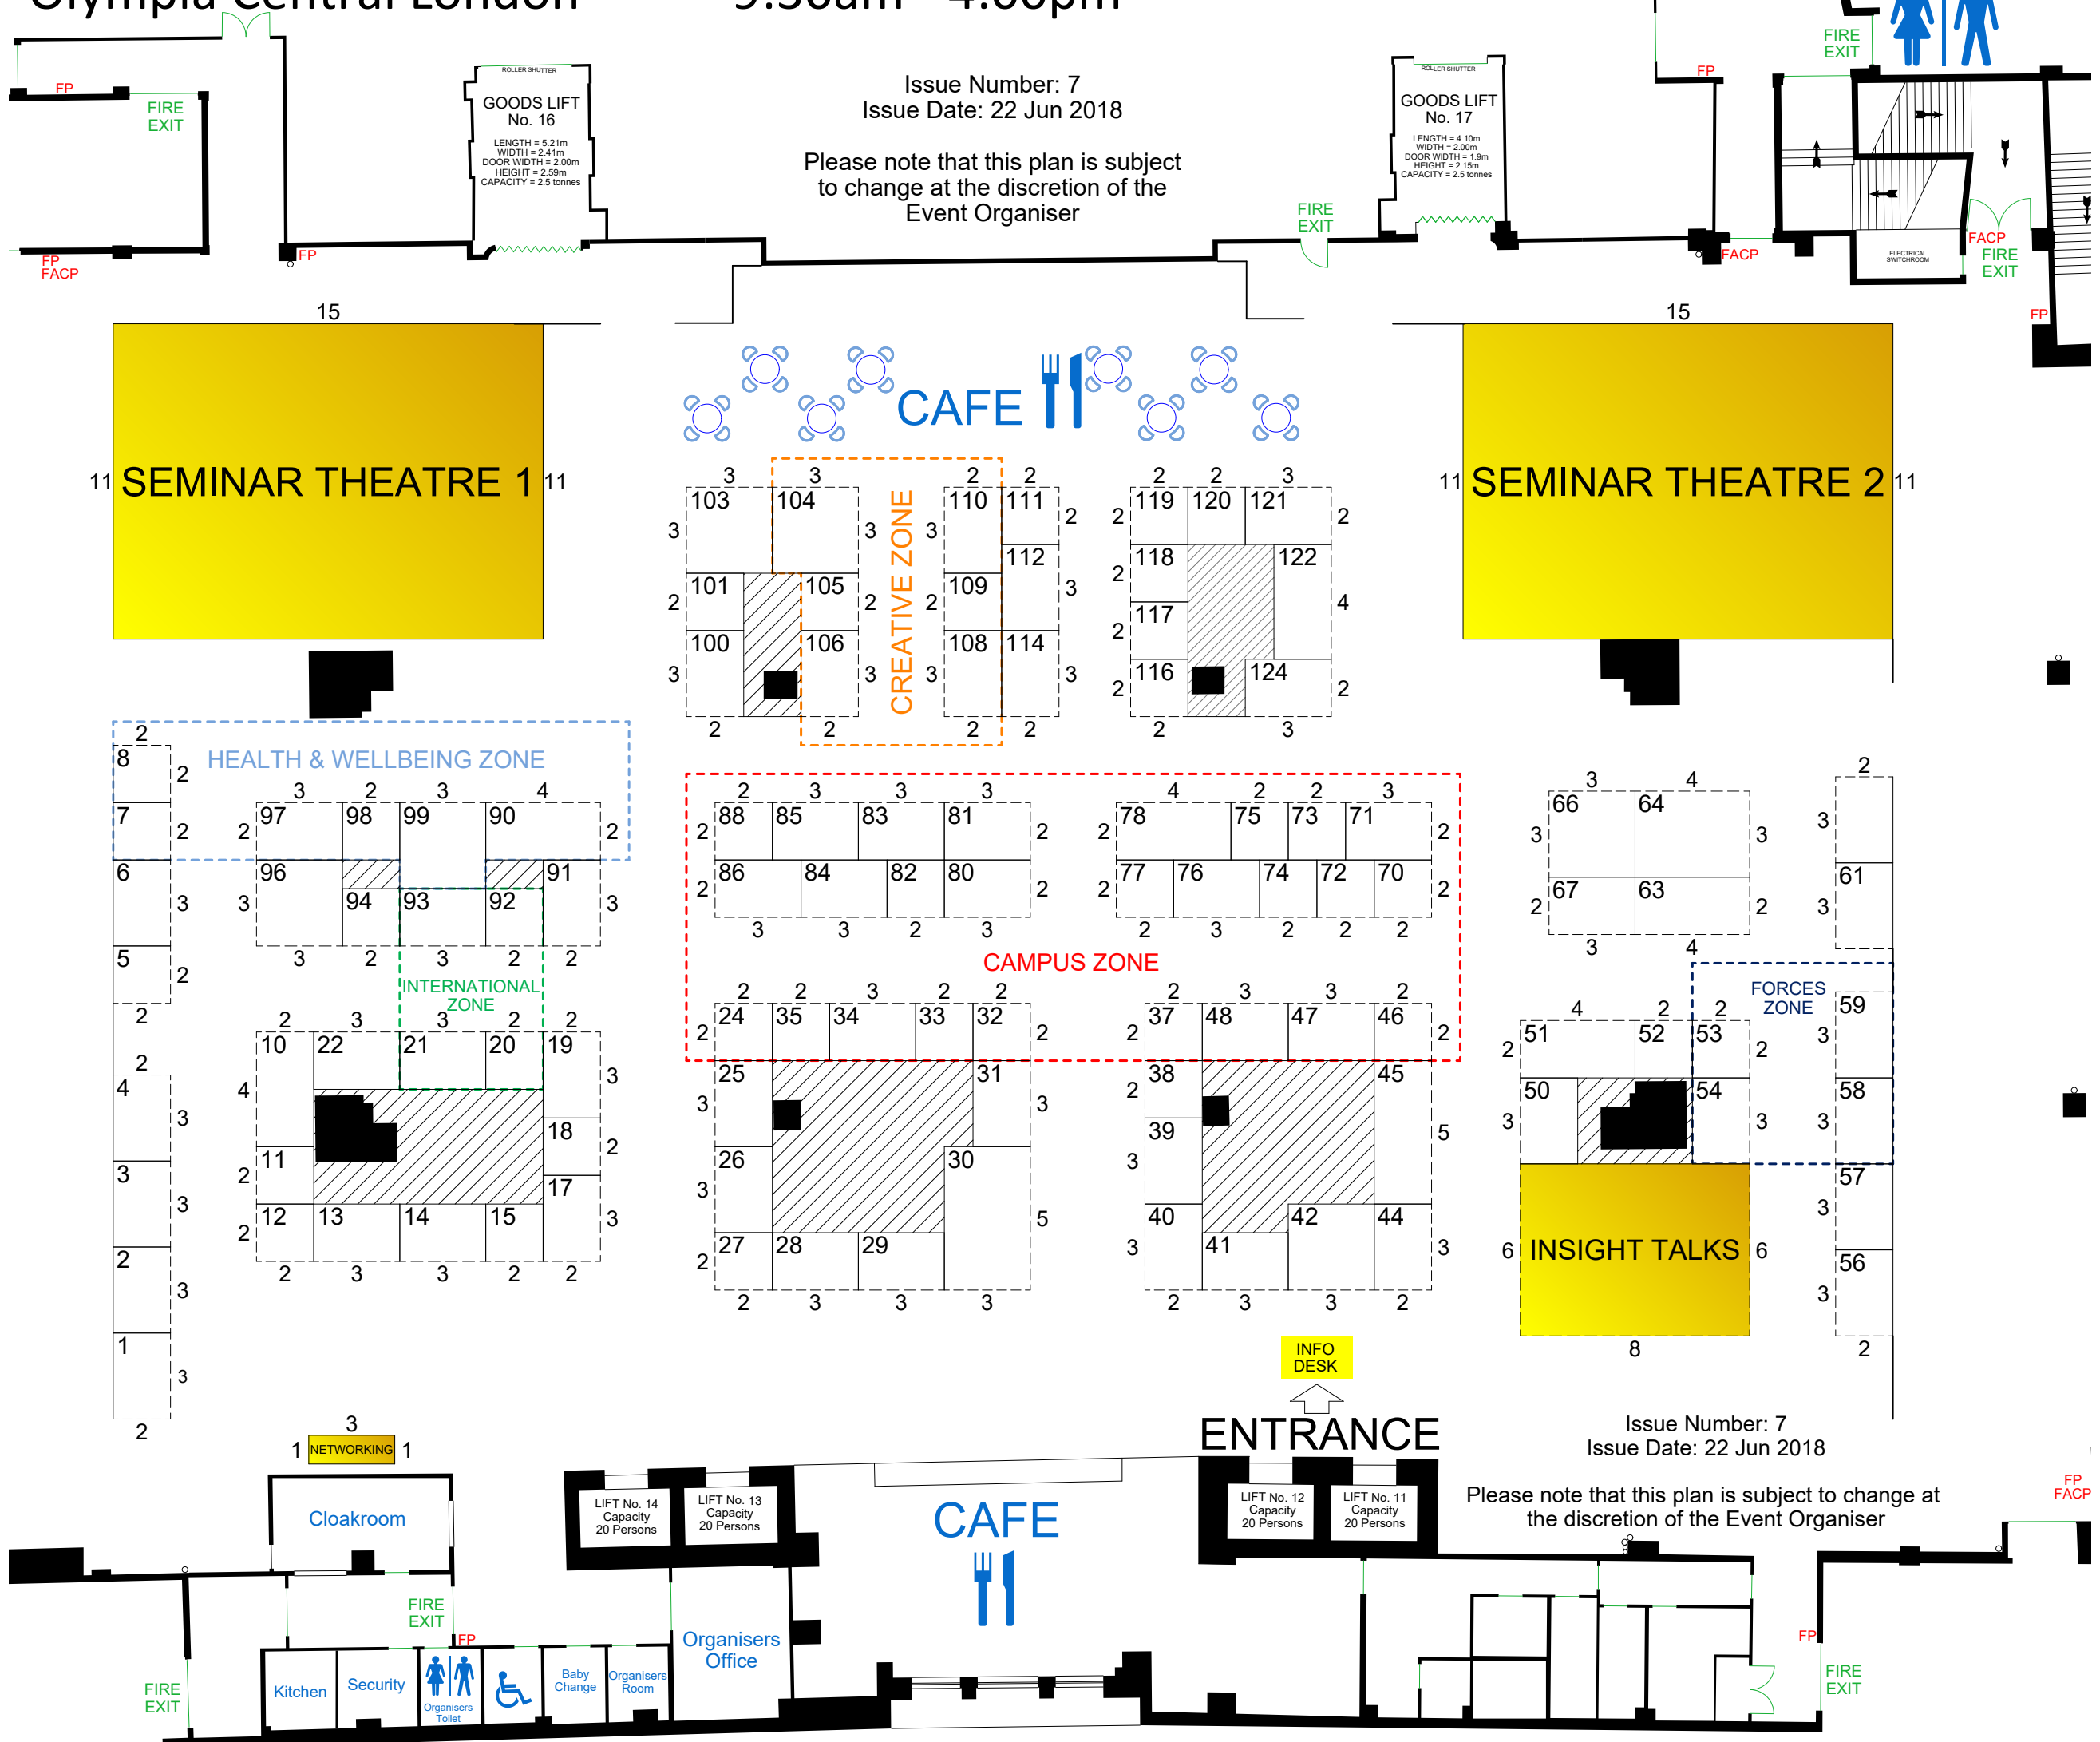

National Career Guidance Show

prospects

LONDON

19 March 2019

Olympia Central London

9:30am - 4:00pm

Issue Number: 7
Issue Date: 22 Jun 2018

Please note that this plan is subject to change at the discretion of the Event Organiser

Issue Number: 7
Issue Date: 22 Jun 2018

Please note that this plan is subject to change at the discretion of the Event Organiser